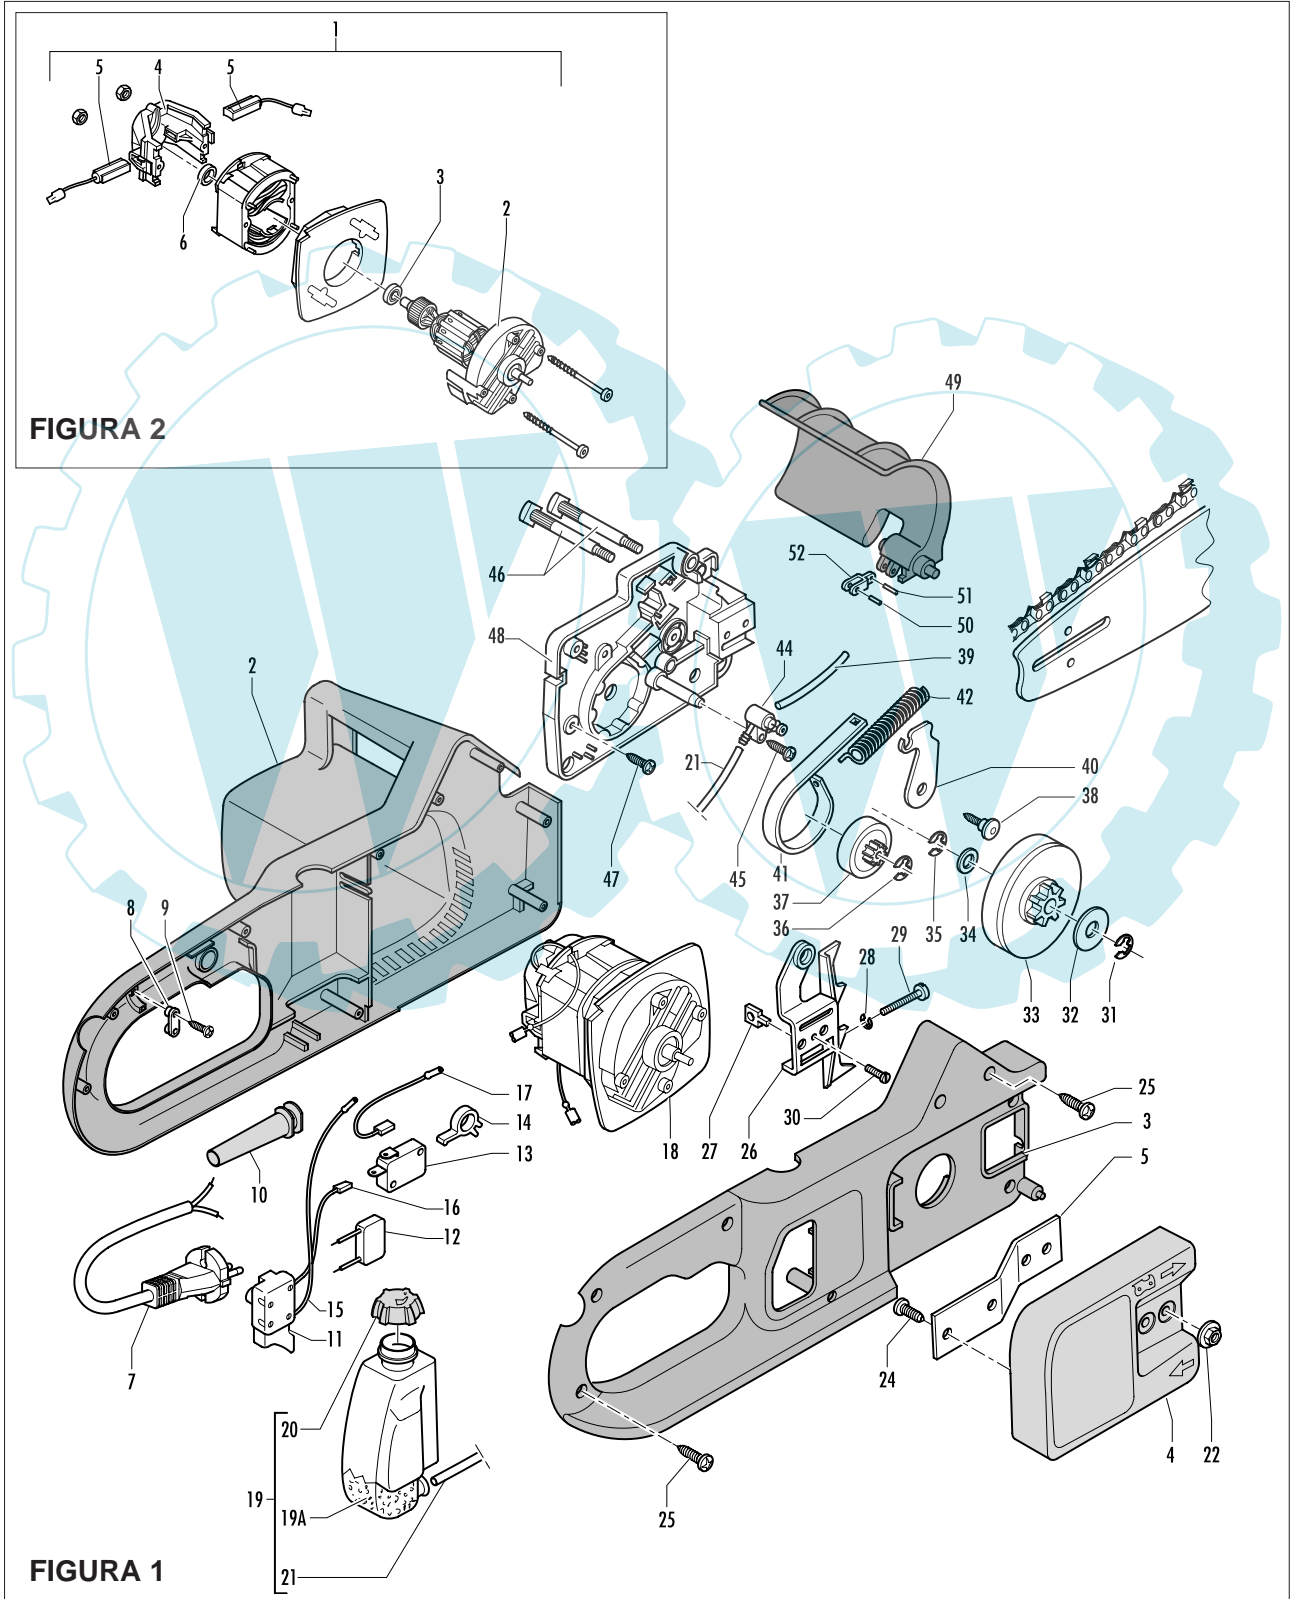

brand	PARTNER

date	SEPT/03	SHEET 1/2

Model	Prefix
P1640	01

Product number
953900173